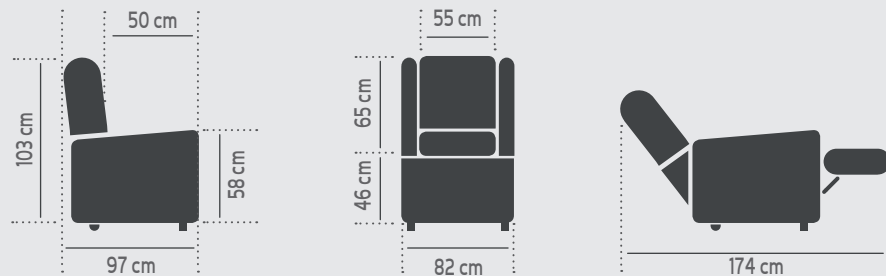

Kappa 6

Relax Armchairs

Standard features

- Iron and wood structure;
- Padding in non-deformable polyurethane foam with differentiated density;
- 2-engine mechanics with Lift/Relax/Bed functions;
- Quality fabric with high wear resistance;
- Eleva function: the chair will lift up to 15cm parallel to the floor;
- Weight capacity 130 kg.

For customization of the upholstery please refer to the appropriate product sheet.

Dimensions

Positions

Configurations available

Fabric A

2-engine mechanics with Lift/Relax and "eleva" system

GBK0004

Fabric B